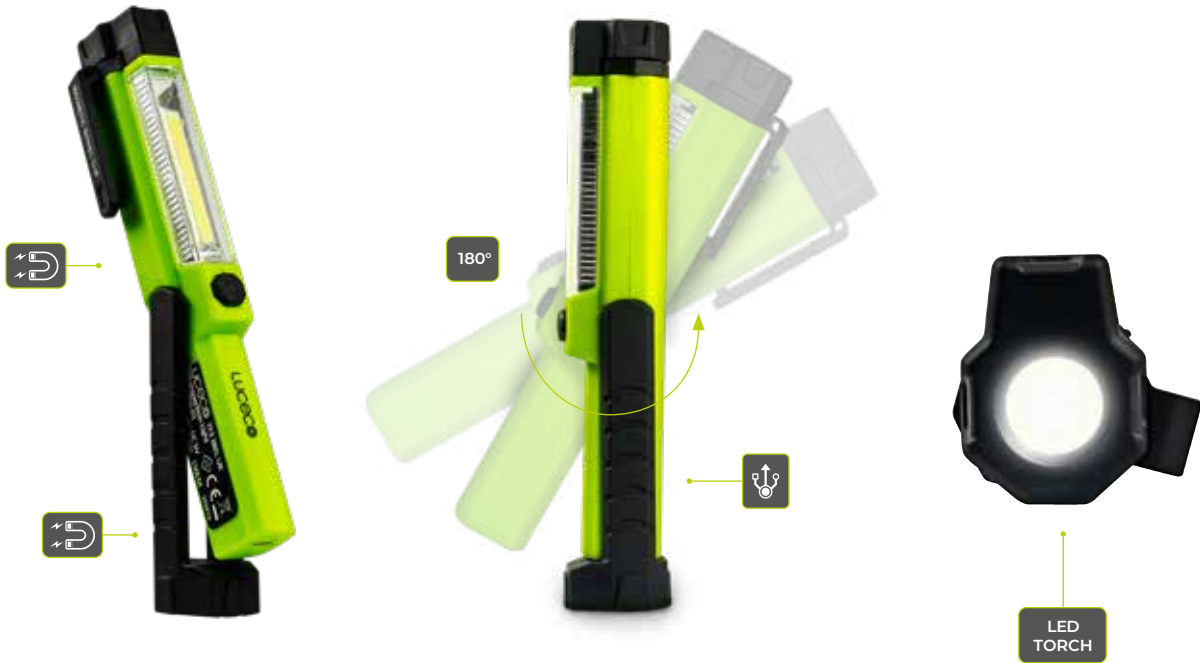

NEW

1 YEAR WARRANTY

LILT15T65

1.5W USB RECHARGEABLE MINI TILT TORCH

- Single source light source prevents multi shadowing – ideal for professionals
- USB Rechargeable Tilt Torch
- 2 working light modes
- Durable hard wearing housing
- Multi fixing – 180° tilting magnetic base
- Supplied with charging cable

2 LIGHT MODES

- IP20 Rating
- 6500K COOL WHITE
- 2Hrs On Max
- USB Charged
- STOCHIC Magnet
- GREEN FINISH

Product Specifications

PRODUCT NO.	LUMINAIRE LUMENS	MAX POWER	IK RATING	CHARGING TIME	WEIGHT (kg)	BATTERY CAPACITY
LILT15T65	150lm	1.5W	IK05	2Hours	0.1	800mAh

Dimensions: 28mm x 178mm

For more information contact Sales on: T: +44 (0) 1952 238 100 F: +44 (0) 1952 238 180 E: uk_sales@luceco.uk

www.luceco.com

LUCECO | INSPECTION & WORK LIGHTS