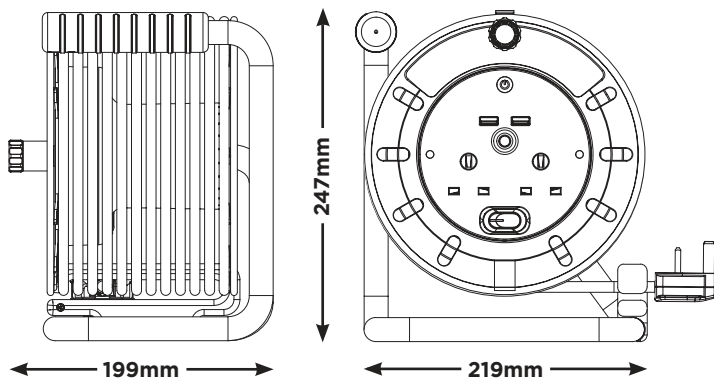

POWER AT WORK

**! IDEAL FOR
TRADE CONTRACTORS**

**25M OPEN REEL WITH
USB CHARGING**

Features

- » Lightweight open reel with two USB ports (2.1A shared)
- » Safety thermal cut-out
- » Power on/off switch
- » Power LED indicator
- » Easy wind handle
- » Compatible with wall mount bracket

Description

Lightweight and sturdy, this portable open reel with 25 metres of cable and two USB ports, is ideal for charging mobile devices whilst working. Designed and engineered for longevity, the plastic drum provides reliable protection when in use, transported or stored. This cable reel provides two shuttered sockets, two USB ports (2.1A shared), power switch, LED indicator, highly visible green cable and has a built-in safety thermal cut-out for protection against overloading when fully reeled.

Line Diagrams

Technical Specifications

Standards	BS EN 61242. ASTA Approved
Maximum Load	720W/240V - Fully Wound 3120W/240V - Fully Unwound
Switch	Double Pole
Cable length	25m
Cable Size	Cable Size - 1.25mm ² (H05VV-F)

Lic 940

Product Information

Part No	OMU25132USL	Qty	2
Type	Open Reel with USB Charging	Shipping Carton Info (m)	H: 0.40 x W: 0.24 x D 0.27
Cable Type	PVC	CBM (m³)	0.023
Cable Length (m)	25m	G.W (kg)	7.7
Amp	13	EAN Barcode	5015056560366
Product Dimensions (cm)	H: 21.9 x W: 24.7 x D: 19.9	ITF Barcode	05015056542911