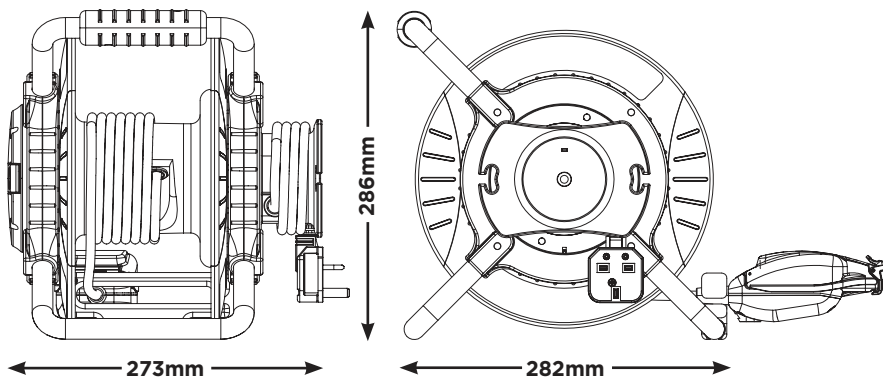

POWER AT WORK

**! IDEAL FOR
TRADE CONTRACTORS**

**30M + 3 ANTI-TWIST
REVERSE REEL**

Features

- » Innovative reverse reel with pull-out socket
- » Safety thermal cut-out
- » Fold-out speed wind handle
- » Power LED indicator
- » IP54 rated weatherproof socket
- » IP rated socket ideal for use with pressure washers and in damp conditions

Description

This reverse reel with pull out socket and anti-twist design is an innovative solution that keeps cables from getting tangled. Using the wall mount bracket, fix the reel to the wall close to the power outlet and extend the power socket closer to the required area. The compact design is perfect for the home, garden and light industrial use. Using highly visible green cable, this 'reverse' reel provides an IP54 rated weatherproof 13 amp socket outlet. The drum includes an LED indicator and has a built-in safety thermal cut out for protection against overloading when fully reeled. Supplied with wall mount bracket.

Line Diagrams

Technical Specifications

Standards	BS EN 61242. ASTA Approved
Maximum Load	720W/240V - Fully Wound 3120W/240V - Fully Unwound
Switch	Double Pole
Cable length	30 + 3m
Cable Size	Cable Size - 1.25mm ² (H05VV-F)

Lic 940

Product Information

Part No	OATRU3013FL3IP-PX	Qty	1
Type	Anti-Twist Reverse Reel	Shipping Carton Info (m)	H:0.31 x W:0.3 x D:0.33
Cable Type	PVC	CBM (m³)	0.031
Cable Length (m)	30 + 3m	G.W (kg)	6.1
Amp	13	EAN Barcode	5015056538952
Product Dimensions (cm)	H:28.6 x W:28.2 x D:27.3	ITF Barcode	05015056540078